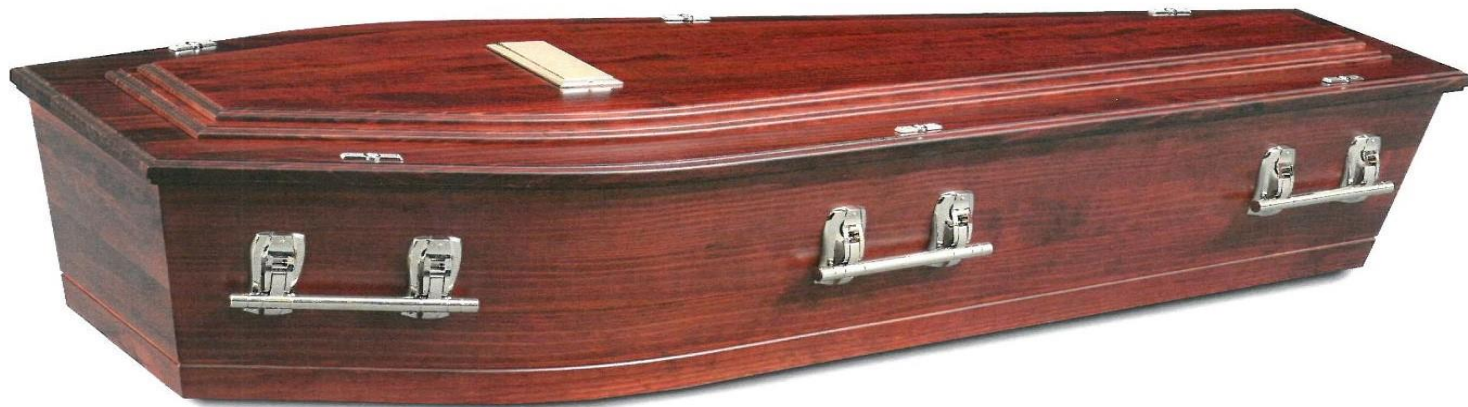

RAISED LID PINE (ROSEWOOD STAIN)

From \$2,475.00 plus GST (\$2,846.25)

RAISED LID WHITE

From \$2,650.00 plus GST (\$3,047.50)

STRATHAVON RIMU

From \$2,400.00 plus GST (\$2,760.00)

STRATHMORE MAHOGANY

From \$2,400.00 plus GST (\$2,760.00)