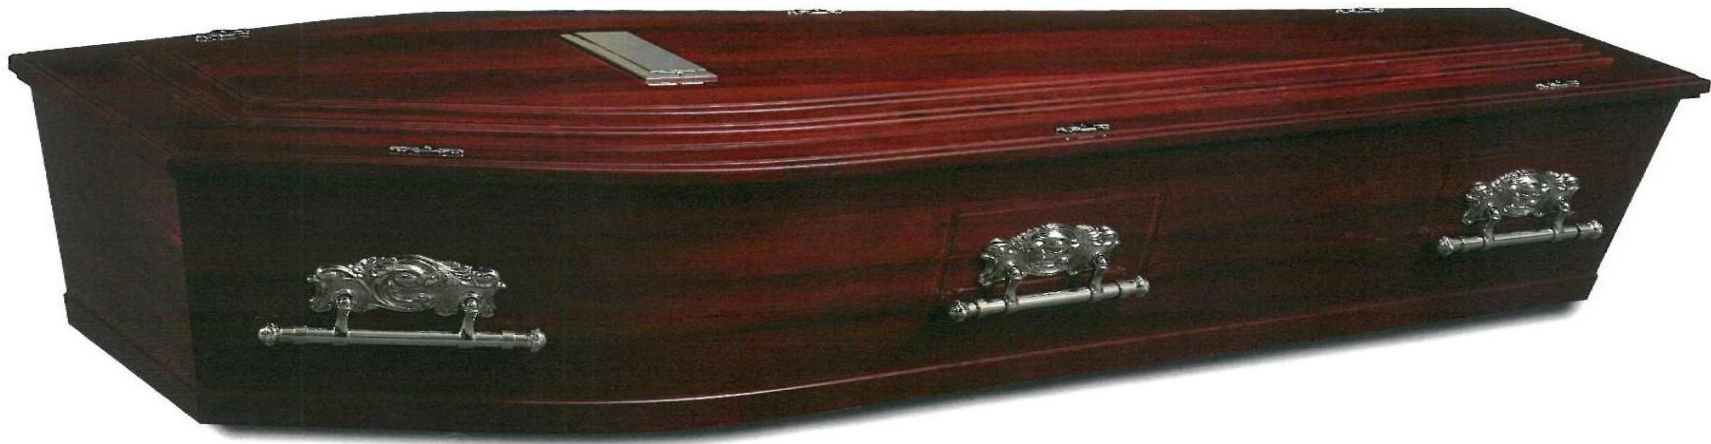

SOLID RIMU

From \$8,250.00 plus GST (\$9,487.50)

SOLID OAK

From \$8,250.00 plus GST (\$9,487.50)

SOLID MAHOGANY

From \$8,250.00 plus GST (\$9,487.50)

SOLID MAHOGANY COUCH

From \$10,250.00 plus GST (11787.50)